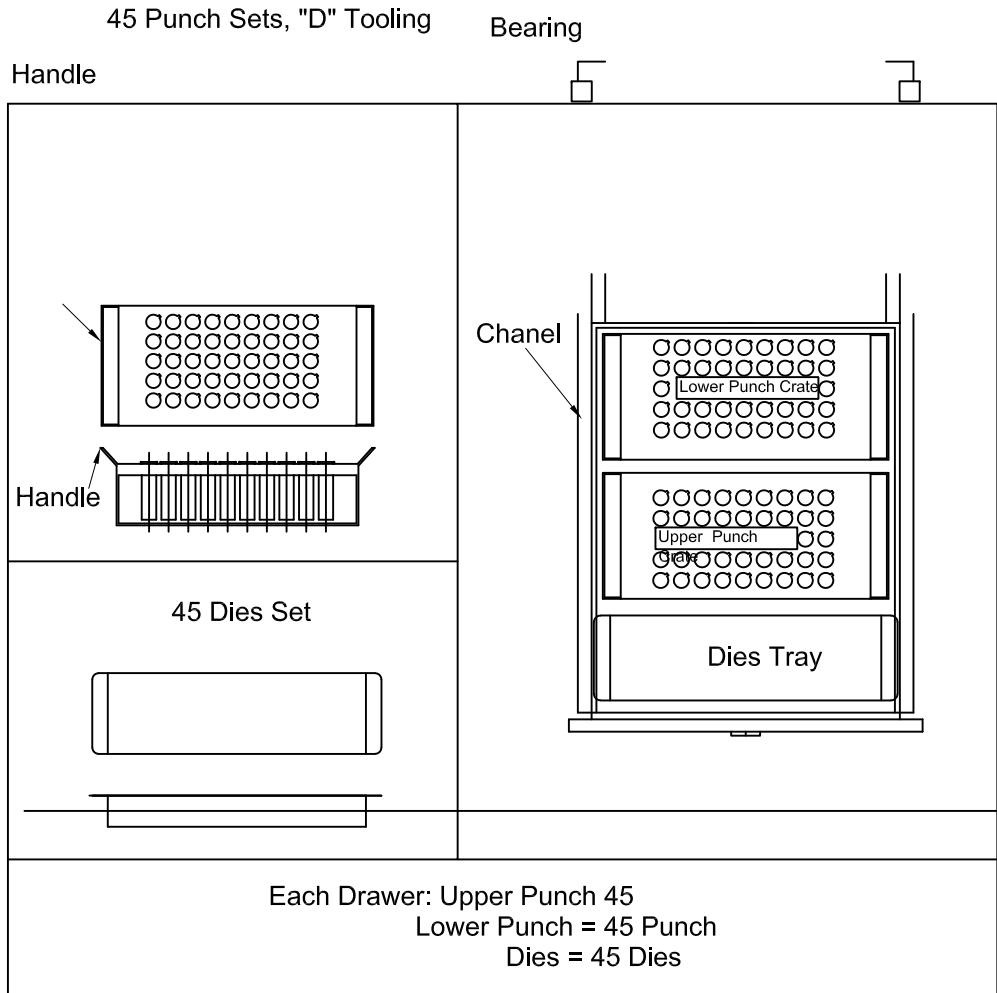

Drawer Details:

SS 304 PDC 18 Drawer Cabinet
Each Drawer 45 Upper Punches 45 Lower Punches 45
Dies. Total Punches 1620 & Dies 810.
SWG: 12/16/18
Size:1295HX1420LX700W
Finiah:Matt/ Mirror Polish