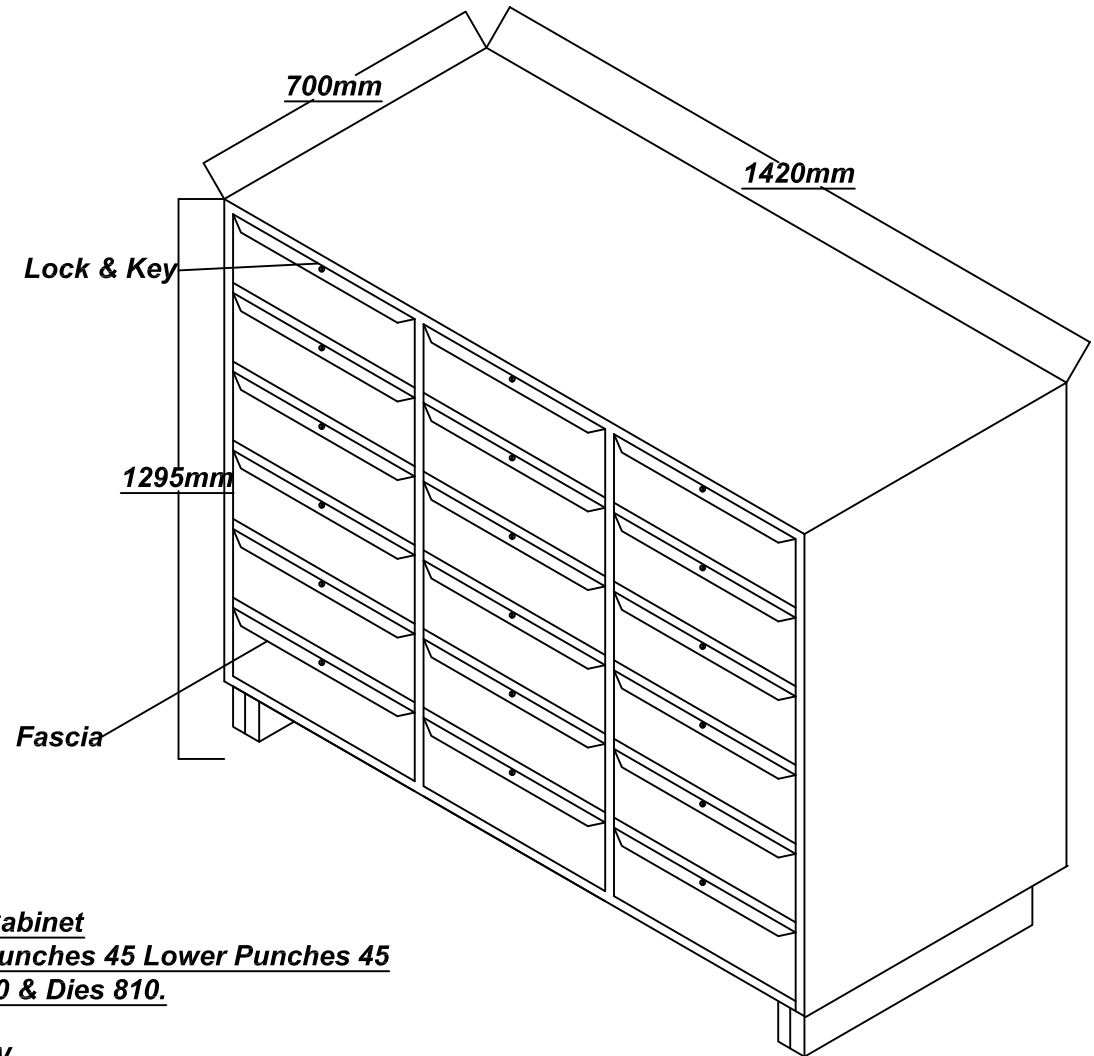

Drawer Details:

SS 304 PDC 18 Drawer Cabinet
Each Drawer 45 Upper Punches 45 Lower Punches 45
Dies. Total Punches 1620 & Dies 810.
SWG: 12/16/18
Size:1295HX1420LX700W
Finiah:Matt/ Mirror Polish